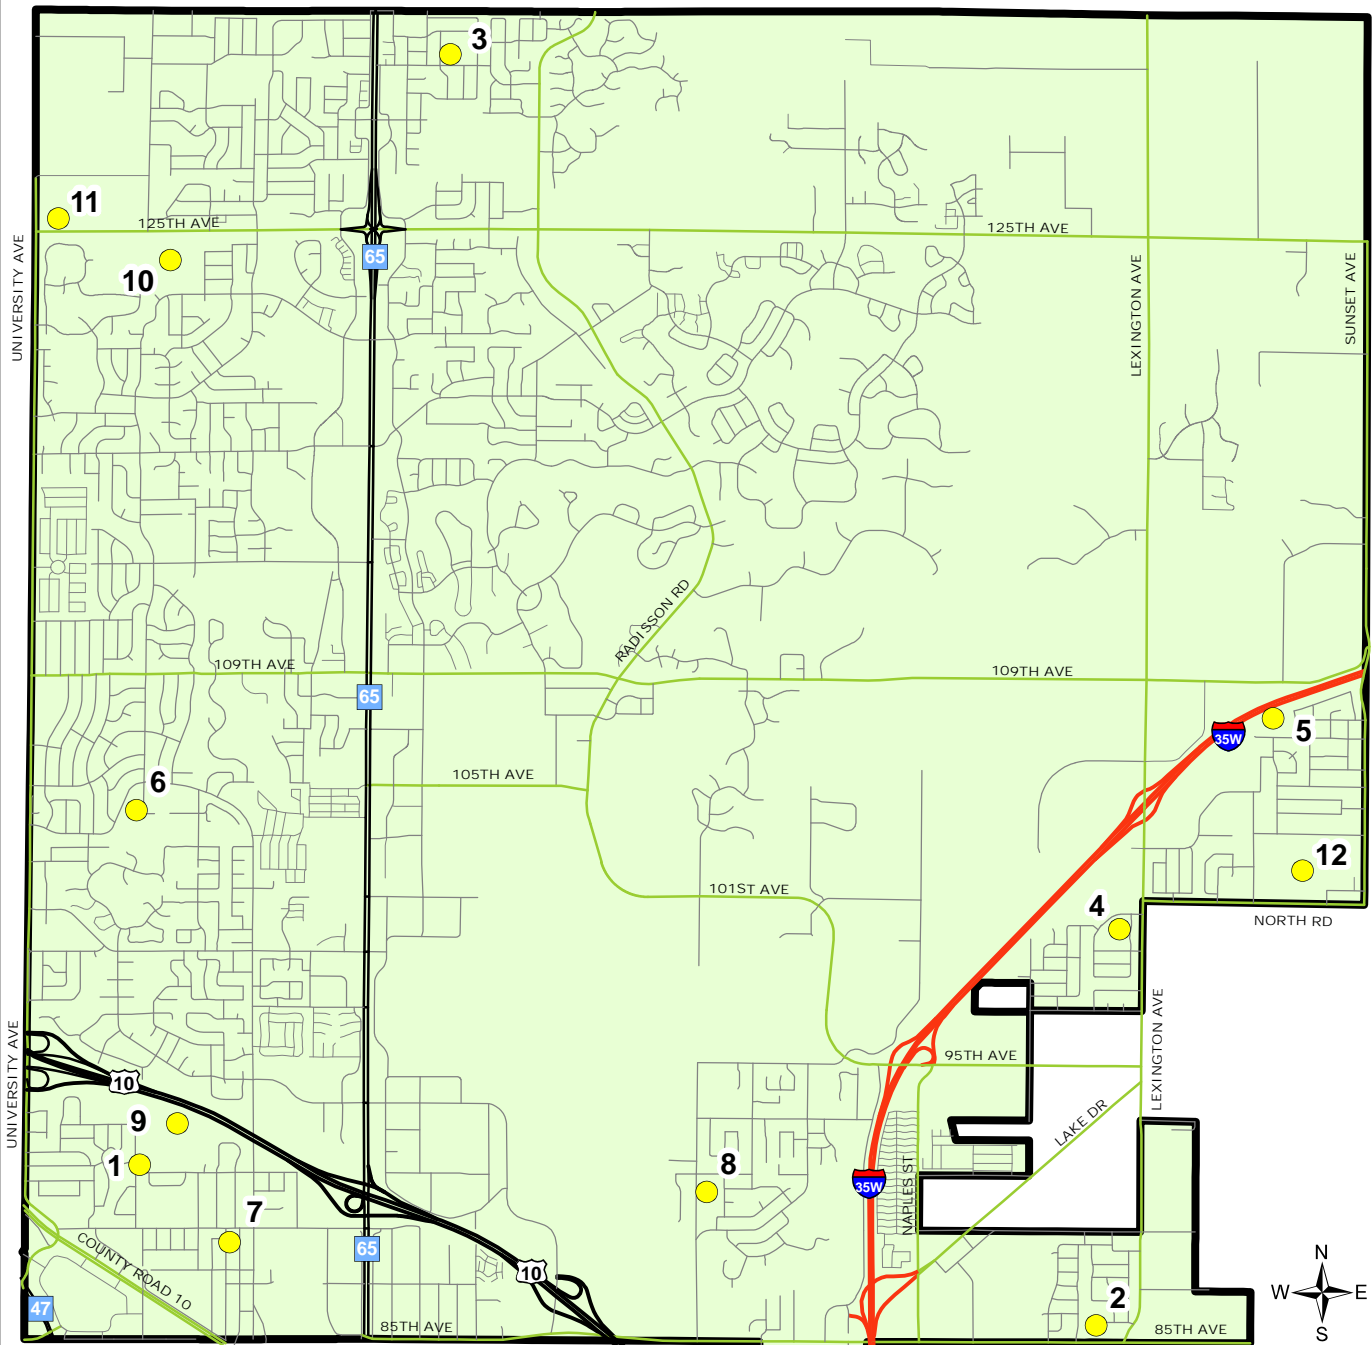

Tennis Court Locations

Legend

City of Blaine

0 0.25 0.5 1 Miles

1 Aurelia Park , 382 91st Ave NE	7 Westwood Park , 8819 Able St NE
2 Austin Park , 4041 85th Ln NE	8 Xylite Park , 9033 Xylite St NE
3 Carrara East Park , 13129 Eldorado St NE	9 Westwood Intermediate School , 711 91st Ave NE
4 Centennial Green Park , 4041 Austin St NE	10 Roosevelt Middle School , 650 125th Ave NE
5 Eastside Park , 4715 107th Ave NE	11 Blaine High School , 12555 University Ave NE
6 Territorial Park , 10410 Jefferson St NE	12 Centennial High School , 4707 North Rd