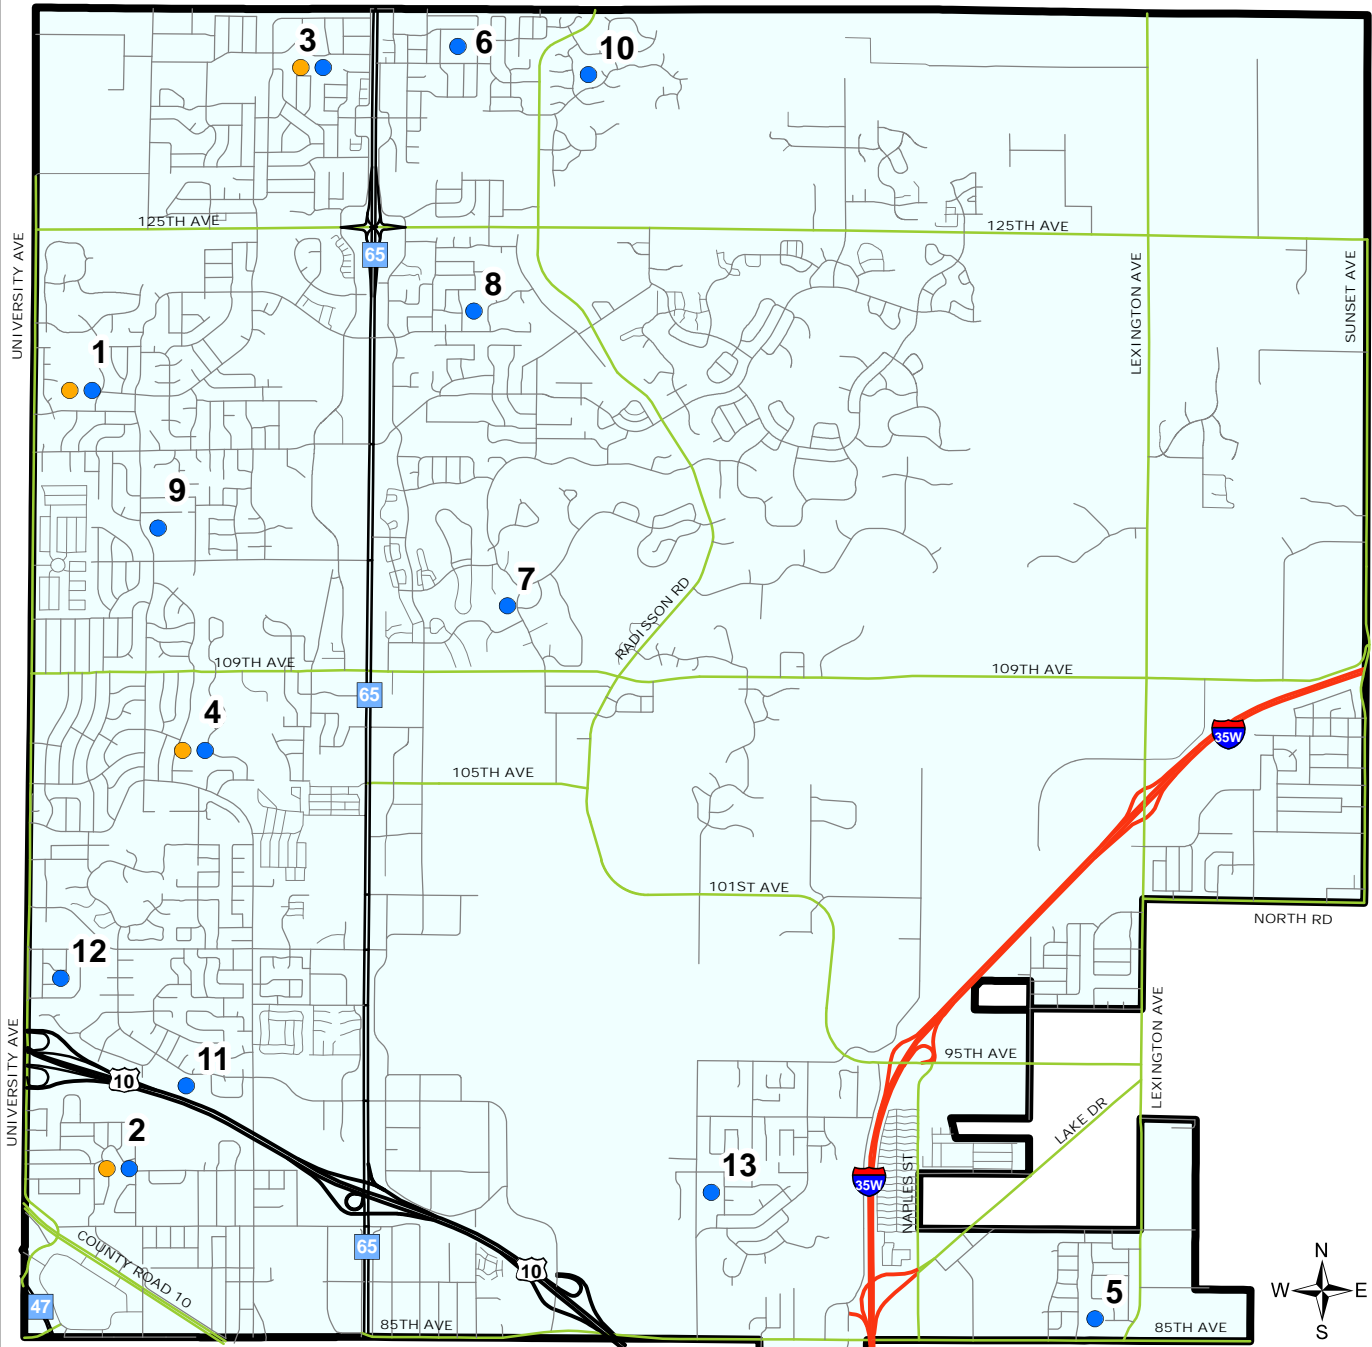

Skating Rink Locations

Legend *City of Blaine*

0 0.25 0.5 1 Miles
Park & Recreation\Parks\Projects\Skating Rinks\Skating Rink Locations.mxd

1 Happy Acres Park , 11900 7th St - 3 Hockey 1 General 2 Aurelia Park , 382 91st Ave - 1 Hockey 1 General 3 Ostman's Park , 1201 130th Ln - 1 Hockey 1 General 4 Quincy Park , 10601 Quincy Blvd - 1 Small Hockey 1 General 5 Austin Park , 4041 - 85th Ln - General 6 Carrara East Park , 13129 Eldorado St - General 7 Deacon's Park , 11200 Arnold Palmer Dr - General 8 Ivy Hills Park , 12197 Fergus St - General	9 Jefferson Elem. School , 11331 Jefferson St - General 10 Quail Creek , 2206 Quail Creek Pkwy - General 11 Sunnyside Park , 750 Clover Leaf Pkwy - General 12 Swan Park , 9790 5th St - General 13 Xylite Park , 9033 Xylite St - General	WARMING HOUSE HOURS <table border="0"> <tr> <td>School Days (M-Th)</td> <td>4:00 - 9:00 PM</td> </tr> <tr> <td>School Days (Fri)</td> <td>4:00 - 7:00 PM</td> </tr> <tr> <td>Weekends</td> <td>12:00 - 7:00 PM</td> </tr> <tr> <td>Vacation Days (M-Th)</td> <td>12:00 - 9:00 PM</td> </tr> <tr> <td>Vacation Days (Fri)</td> <td>12:00 - 7:00 PM</td> </tr> <tr> <td>Christmas Eve / Day</td> <td>12:00 - 5:00 PM</td> </tr> <tr> <td>New Year's Eve / Day</td> <td>12:00 - 5:00 PM</td> </tr> </table>

● Hockey and General Rinks (warming house)
● General Rink Only (no warming house)

Warming houses are tentatively open from mid-December to mid-February. Warming houses will close when unsafe ice conditions exist, the temperature is -10°F, or a -10°F windchill. Please call the Park and Recreation Department at (763) 785-6164 or (763) 717-2709 for updated ice skating information.