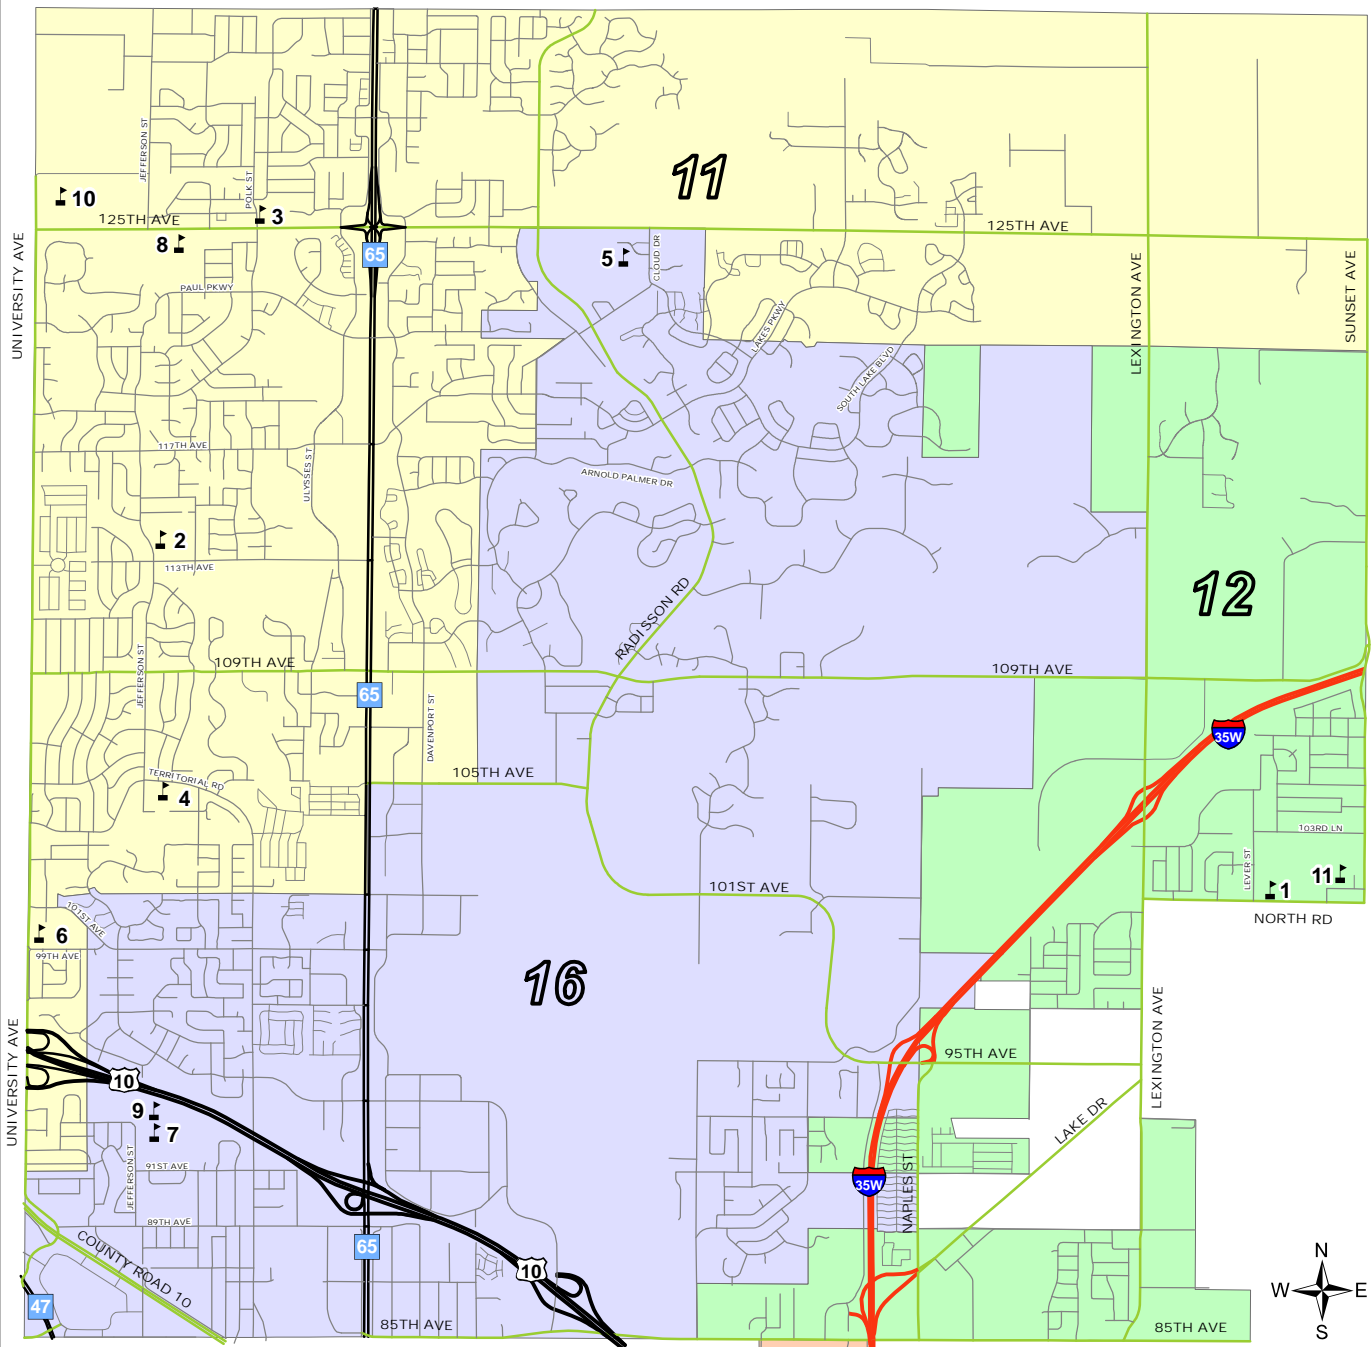

Schools and School Districts

Legend

City of Blaine

School Districts

- **Anoka-Hennepin Dist. 11** (763) 506-1000
  11299 Hanson Blvd NW / Coon Rapids, MN 55433
- **Centennial Dist. 12** (763) 792-6000
  4707 North Rd / Circle Pines, MN 55014
- **Spring Lake Park Dist. 16** (763) 786-5570
  8000 Highway 65NE / Spring Lake Park, MN 55432
- **Mounds View Dist. 621** (651) 639-6118
  350 Highway 96 W / Shoreview, MN 55126

Elementary Schools

- 1 Centennial Elementary School
- 2 Jefferson Elementary School
- 3 Johnsville Elementary School
- 4 Madison Elementary School
- 5 Northpoint Elementary School
- 6 University Avenue Elementary School

Intermediate Schools

- 7 Westwood Intermediate School

Middle Schools

- 8 Roosevelt Middle School
- 9 Westwood Middle School

High Schools

- 10 Blaine High School
- 11 Centennial High School