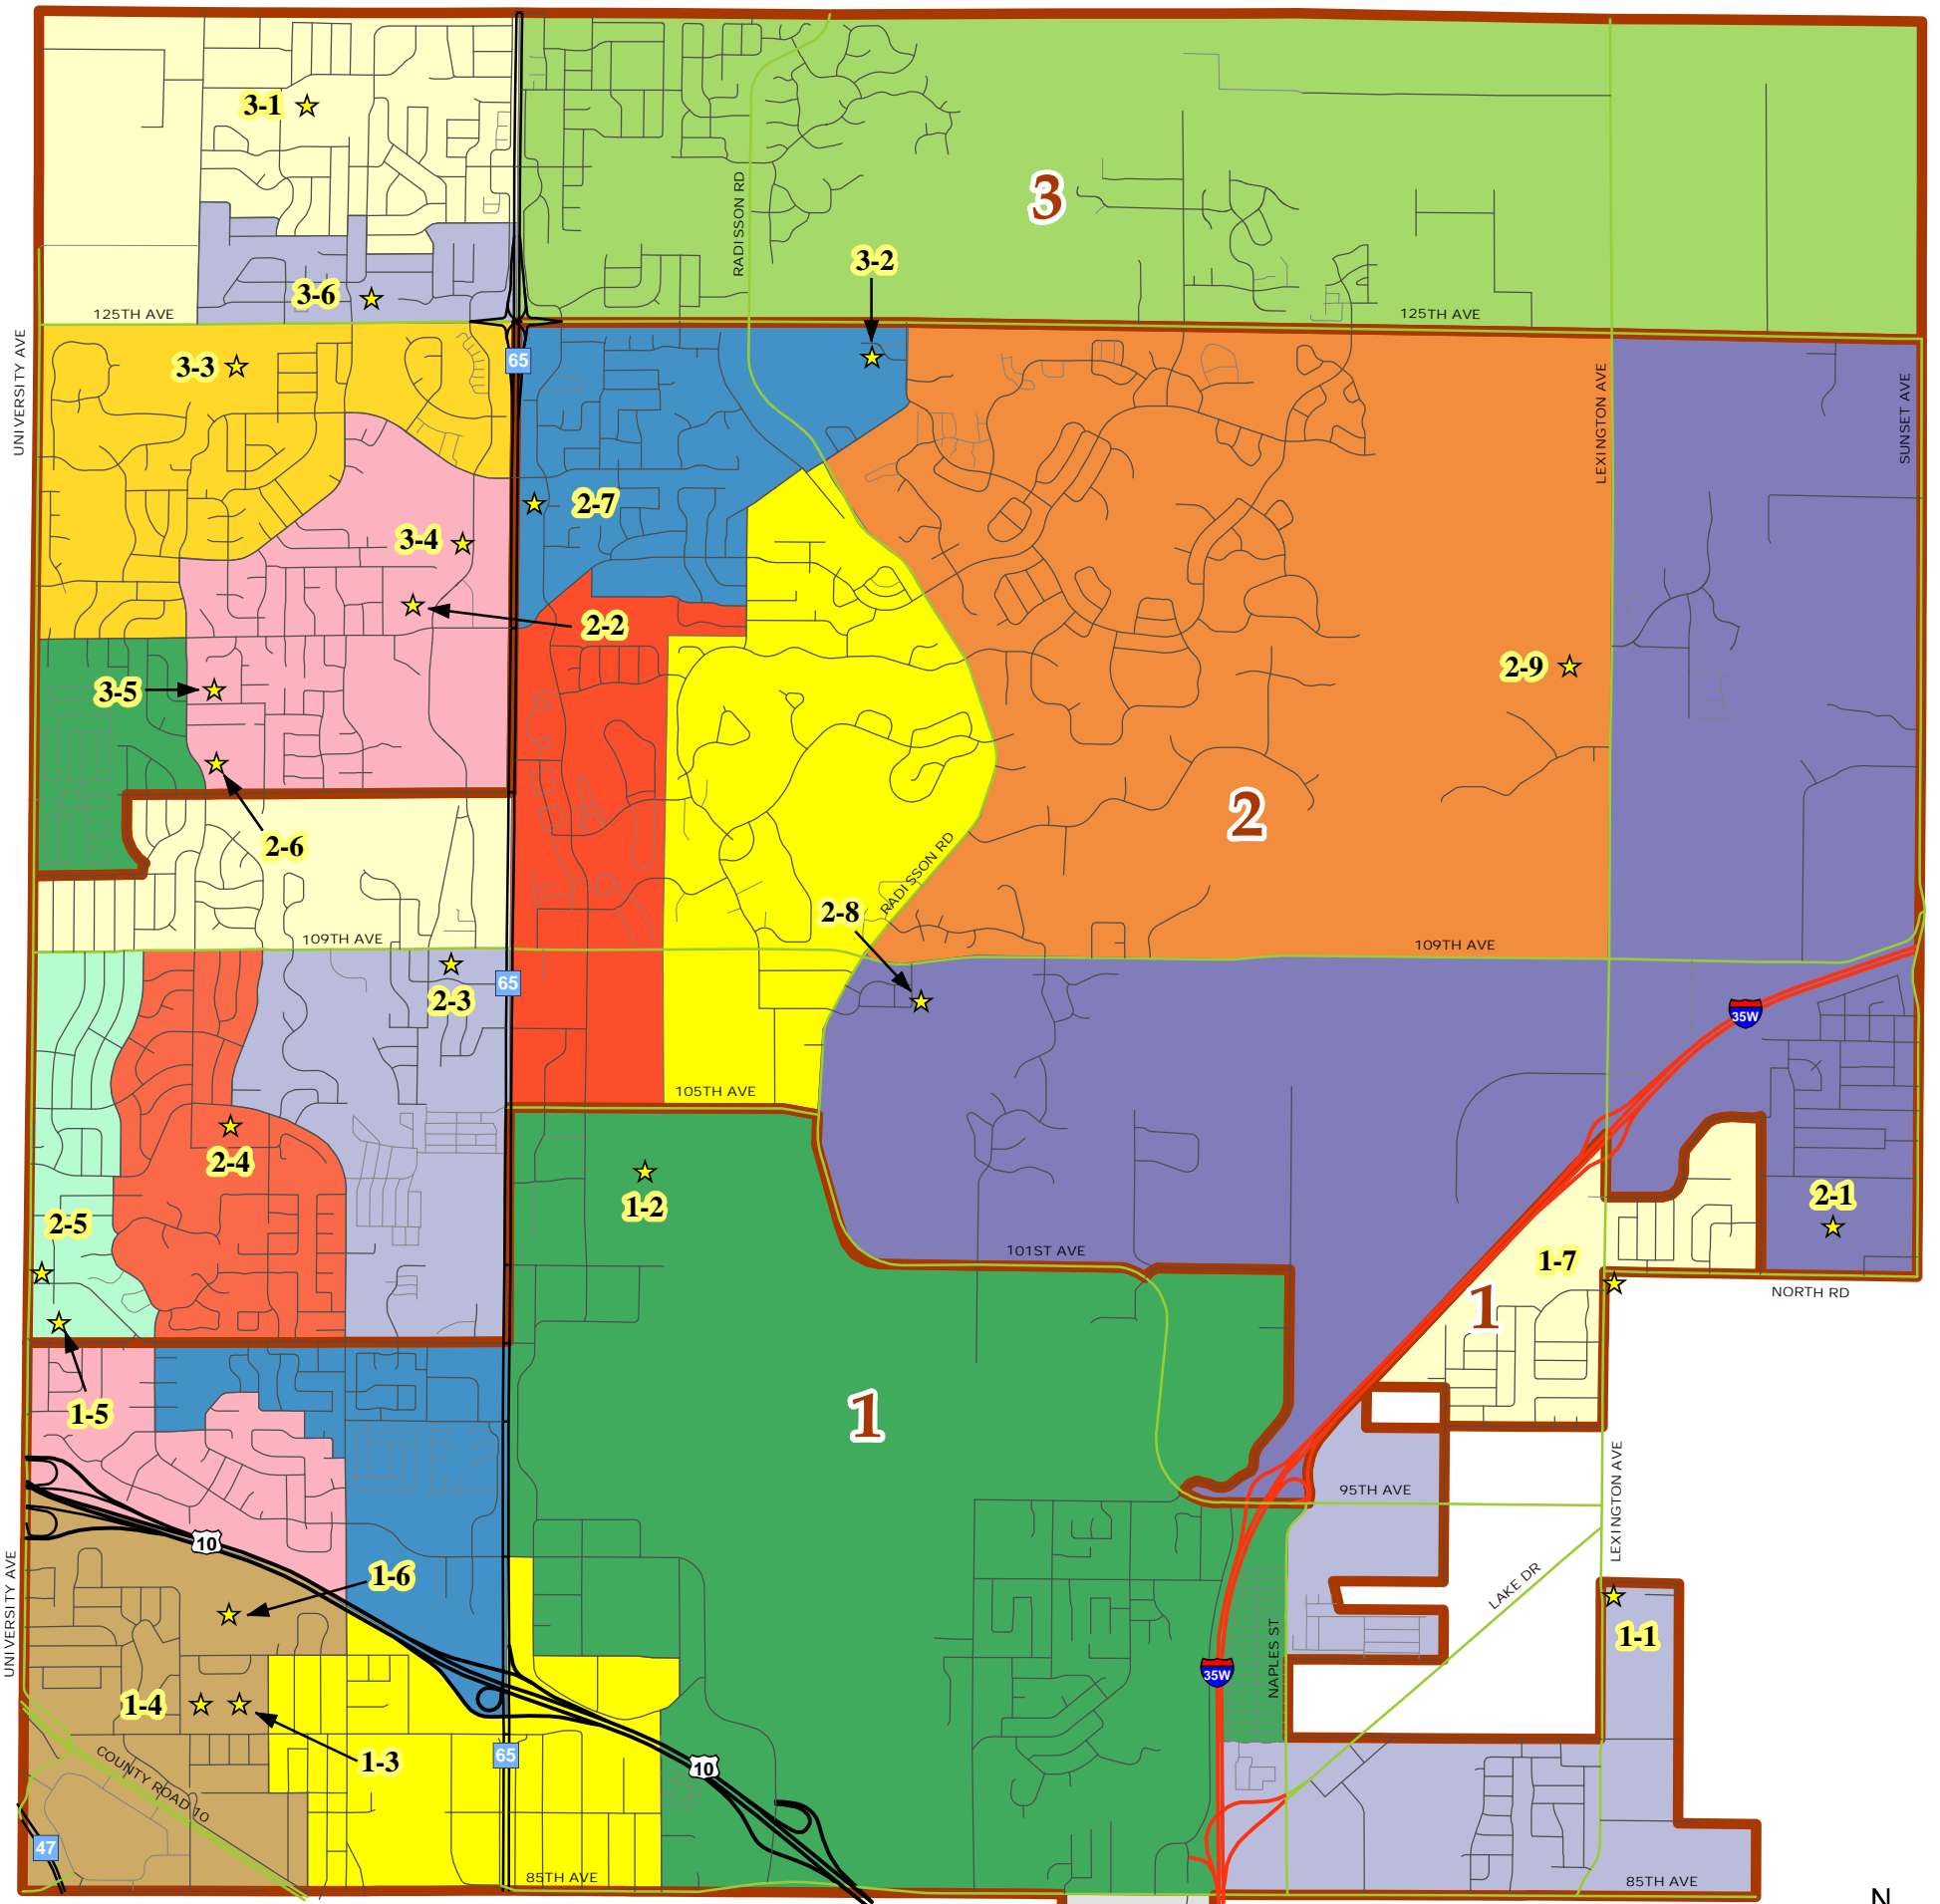

Voting Precincts & Poll Locations

City of Blaine

Map created by City of Blaine GIS
Map Date: January 16, 2009

For more information please contact:

cekstrand@ci.blaine.mn.us 763-785-6122

jcross@ci.blaine.mn.us 763-785-6124

Legend

1. ★ Poll Location
   - City Council Districts

Precinct #, Poll Location, Poll Address	
1-1, Our Savior's Lutheran Church, 9185 Lexington Ave NE	2-3, Kingswood Church, 1264 109th Ave NE
1-2, Schwan Center (NSC), 1750 105th Ave NE	2-4, Madison Elementary School, 650 Territorial Rd NE
1-3, St. Timothy's Catholic Church, 707 89th Ave NE	2-5, King of Glory Church, 10103 University Ave NE
1-4, Christ Lutheran Church, 641 89th Ave NE	2-6, Jefferson Elementary School, 11331 Jefferson St NE
1-5, University Avenue Elementary School, 9901 University Ave NE	2-7, Oak Park Community Church, 12050 Aberdeen St NE
1-6, Westwood Middle School, 711 91st Ave NE	2-8, Blaine City Hall, 10801 Town Square Dr NE
1-7, Galilee Baptist Church, 0 North Rd	2-9, Bridgewood Community Church, 11670 Lexington Ave NE
1-8, Blaine City Hall, Mail Ballot	3-1, Way of the Lord Church, 804 131st Ave NE
2-1, Centennial Senior High School (Performing Arts Center), 4757 North Rd	3-2, Northpoint Elementary School, 2350 124th Ct NE
2-2, Abundant Life Community Church, 1105 117th Ave NE	3-3, Roosevelt Middle School, 650 125th Ave NE
	3-4, Fire Station #3, 11920 Ulysses St NE
	3-5, Blaine United Methodist Church, 621 115th Ave NE
	3-6, Johnsville Elementary School, 991 125th Ave NE