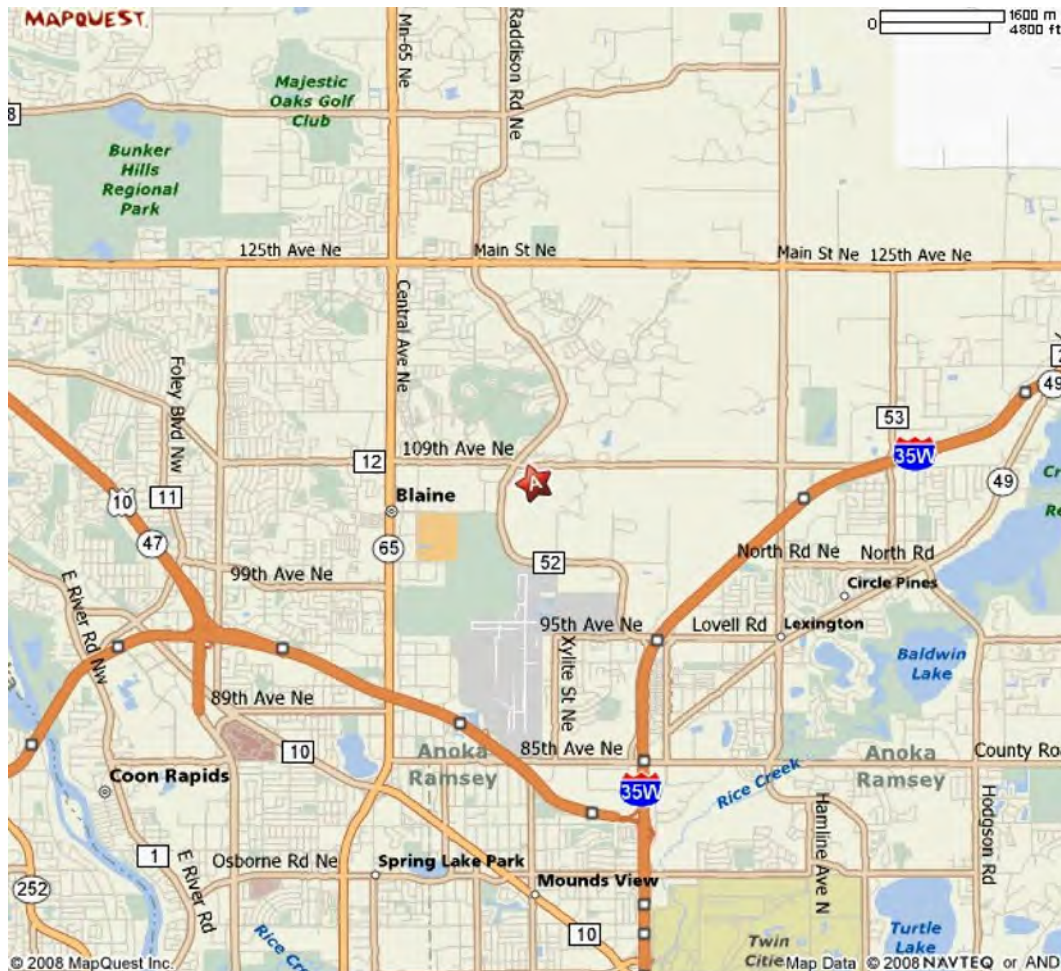

Directions to Blaine City Hall

From the West:

610 or 10 East to Highway 65/Central Aven North (left). Turn right on 109th Avenue. Turn right on Town Square Drive (1 block past Radisson Road).

From the South:

35W North to 95th Avenue (National Sports Center exit). Turn right, crossing over freeway. 95th Avenue becomes Radisson Road. Turn right on Town Square Drive (first right past 105th Avenue).

From the East:

694 West to 35W North. Exit 95th Avenue (National Sports Center exit). Turn right, crossing over freeway. 95th Avenue becomes Radisson Road. Turn right on Town Square Drive (first right past 105th Avenue).

From the North:

35W South to Lexington Avenue exit. Turn right onto Lexington. Turn left on 109th Avenue. Turn left onto Town Square Drive.